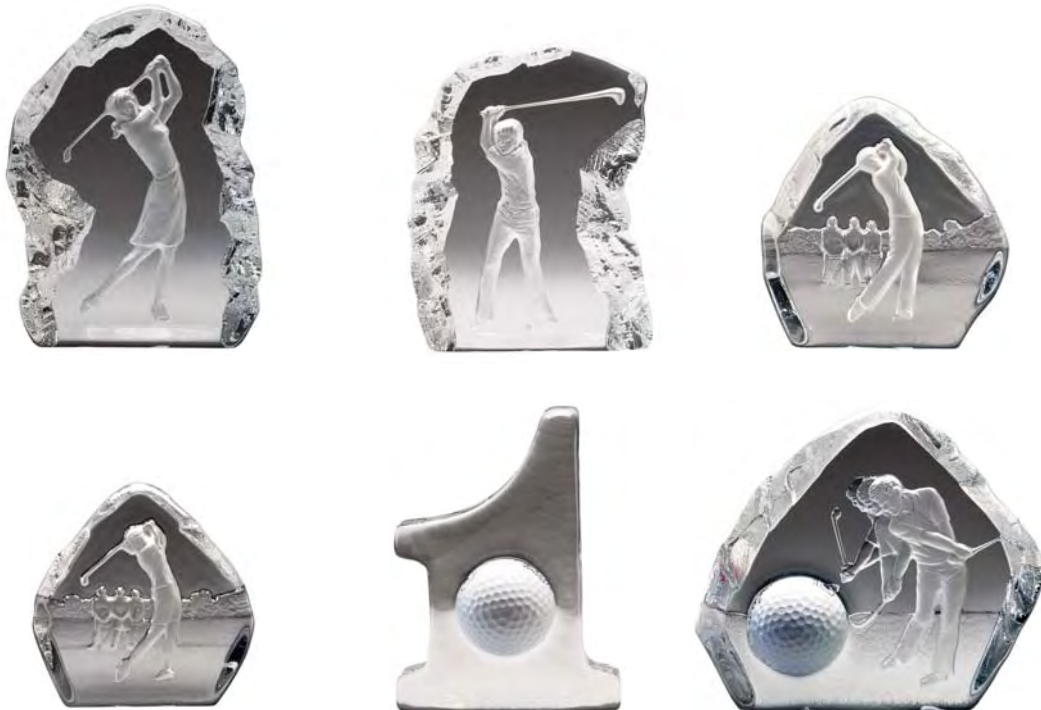

GOLF COLLECTION

Design Nybro Glasbruk

Figurine Golf Bag

Art. No	Description	Size	Weight
611700	Liten	150x85 mm	500 g
616600	Medium	180x90 mm	900 g
616700	Stor	210x110 mm	1 400 g

Follow Through/Top of Swing/Mini/Hole in One